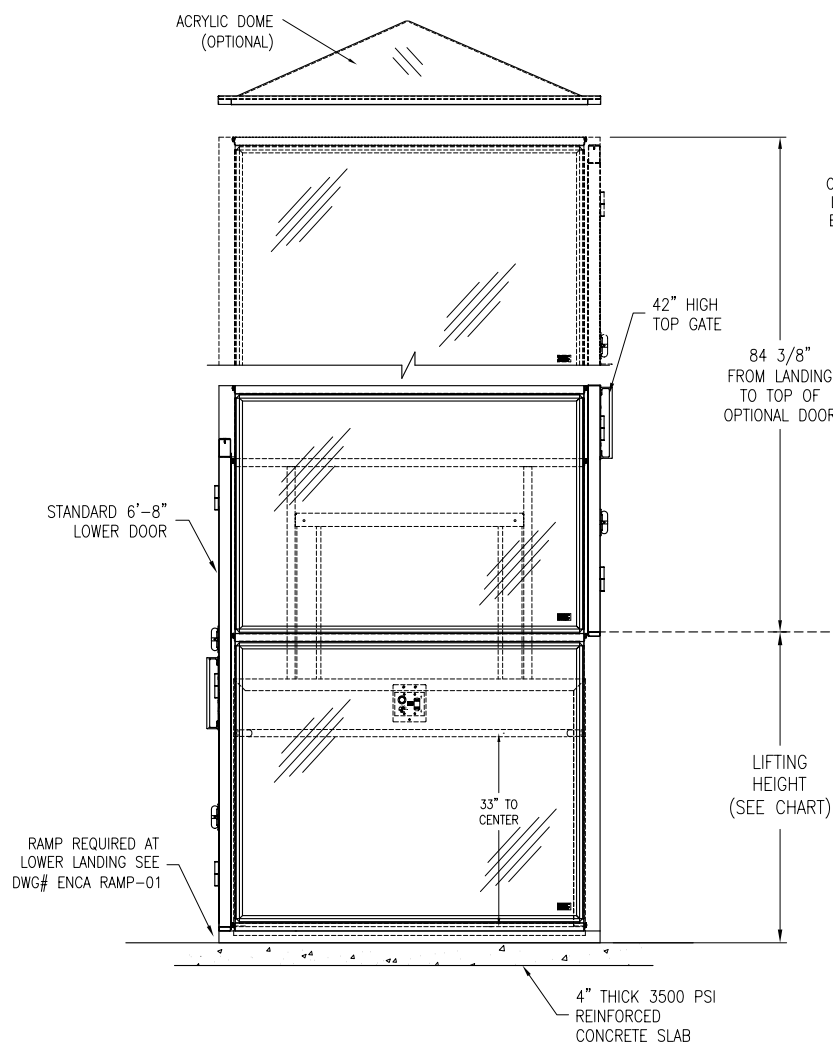

PLAN VIEW

FRONT ELEVATION

UPPER LANDING SIDE ELEVATION

MODEL	Max. Lifting Ht.	Tower Height
50	53"	73.25"
72	75"	95.25"
96	99"	119.25"
120	123"	143.25"
144	147"	167.25"
168	171"	191.25"

ThyssenKrupp Access		MODEL:	
		DEALER:	
PORCHLIFT. VERTICAL PLATFORM LIFT Flush Mount 1-1/2 Hour Fire Rated Door and Frame		CUSTOMER:	
		JOB or P.O.#:	
SCALE:	DATE:	ORDER NUMBER:	
	10/08/04	PL-ENCA 01	