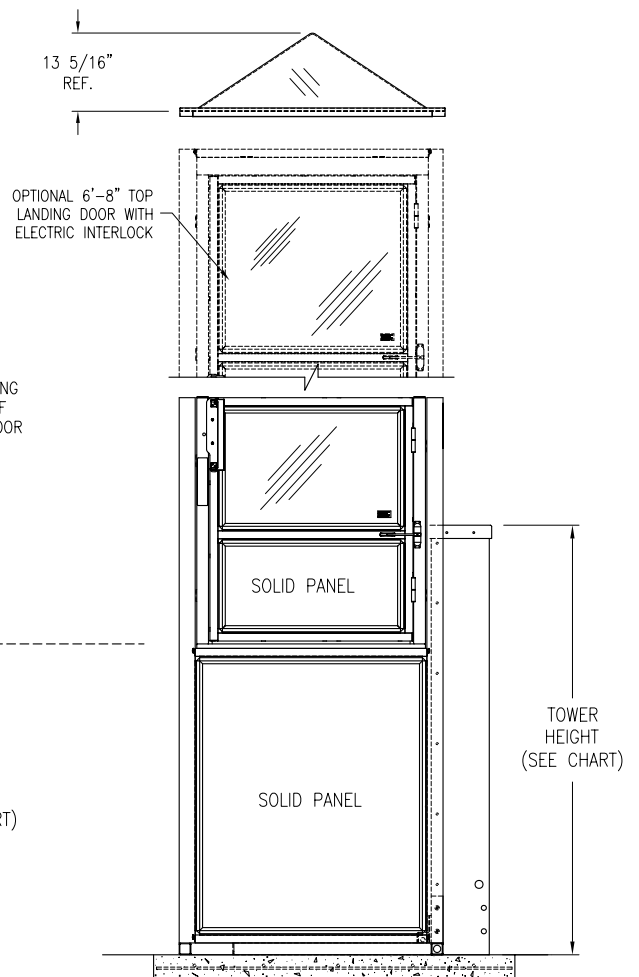

PLAN VIEW

FRONT ELEVATION

UPPER LANDING SIDE ELEVATION

MODEL	Max. Lifting Ht.	Tower Height
50	53"	73.25"
72	75"	95.25"
96	99"	119.25"
120	123"	143.25"
144	147"	167.25"
168	171"	191.25"

ThyssenKrupp Access		MODEL:	
		DEALER:	
PORCHLIFT. VERTICAL PLATFORM LIFT Flush Mount 1-1/2 Hour Fire Rated Door and Frame		CUSTOMER:	
		JOB or P.O.#:	
SCALE:	DATE:	ORDER NUMBER:	
	10/08/04	PL-ENCA 01	