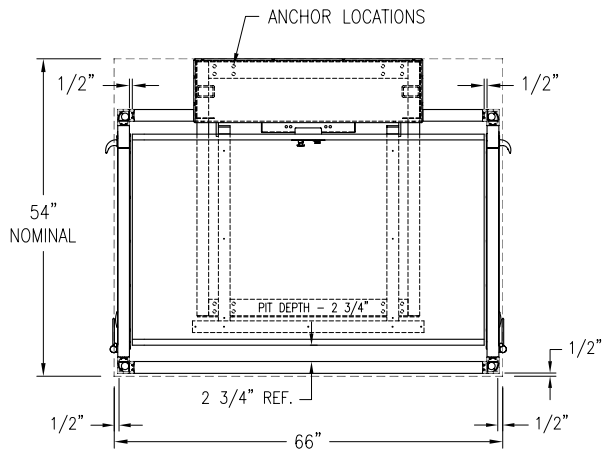

PLAN VIEW

PIT LAYOUT

FRONT ELEVATION

UPPER LANDING SIDE ELEVATION

MODEL	Max. Lifting Ht.	Tower Height
50	53"	73.25"
72	75"	95.25"
96	99"	119.25"
120	123"	143.25"
144	147"	167.25"
168	171"	191.25"

ThyssenKrupp Access		MODEL:
		DEALER:
PORCHLIFT. VERTICAL PLATFORM LIFT Flush Mount 1-1/2 Hour Fire Rated Door and Frame		CUSTOMER:
		JOB or P.O.#:
SCALE:	DATE:	ORDER NUMBER:
	10/08/04	PL-ENCA 02