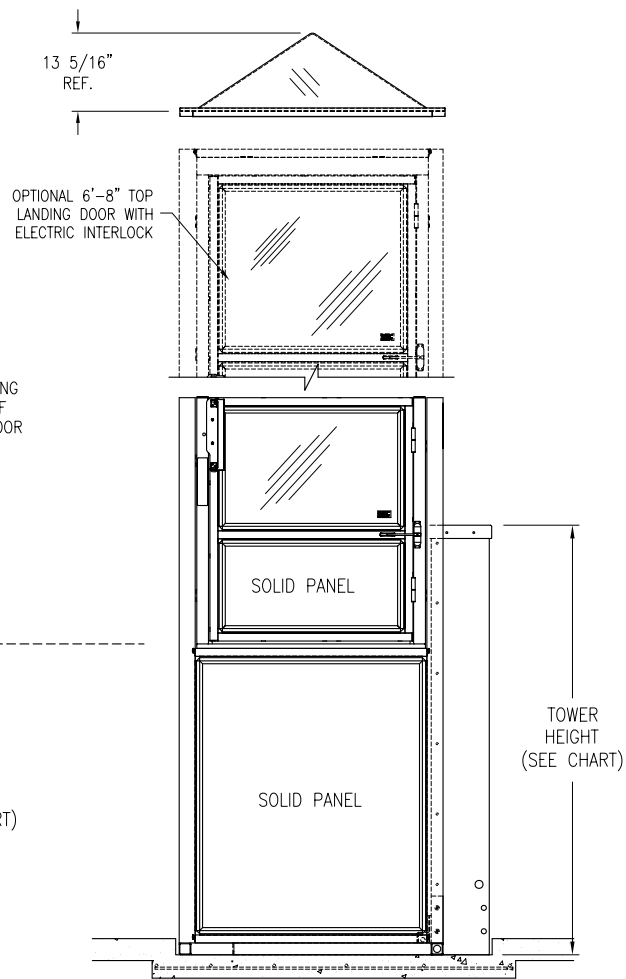

PLAN VIEW

PIT LAYOUT

FRONT ELEVATION

UPPER LANDING SIDE ELEVATION

MODEL	Max. Lifting Ht.	Tower Height
50	53"	73.25"
72	75"	95.25"
96	99"	119.25"
120	123"	143.25"
144	147"	167.25"
168	171"	191.25"

ThyssenKrupp Access		MODEL:
		DEALER:
PORCHLIFT. VERTICAL PLATFORM LIFT Flush Mount 1-1/2 Hour Fire Rated Door and Frame		CUSTOMER:
		JOB or P.O.#:
SCALE:	DATE:	ORDER NUMBER:
	10/08/04	PL-ENCA 02