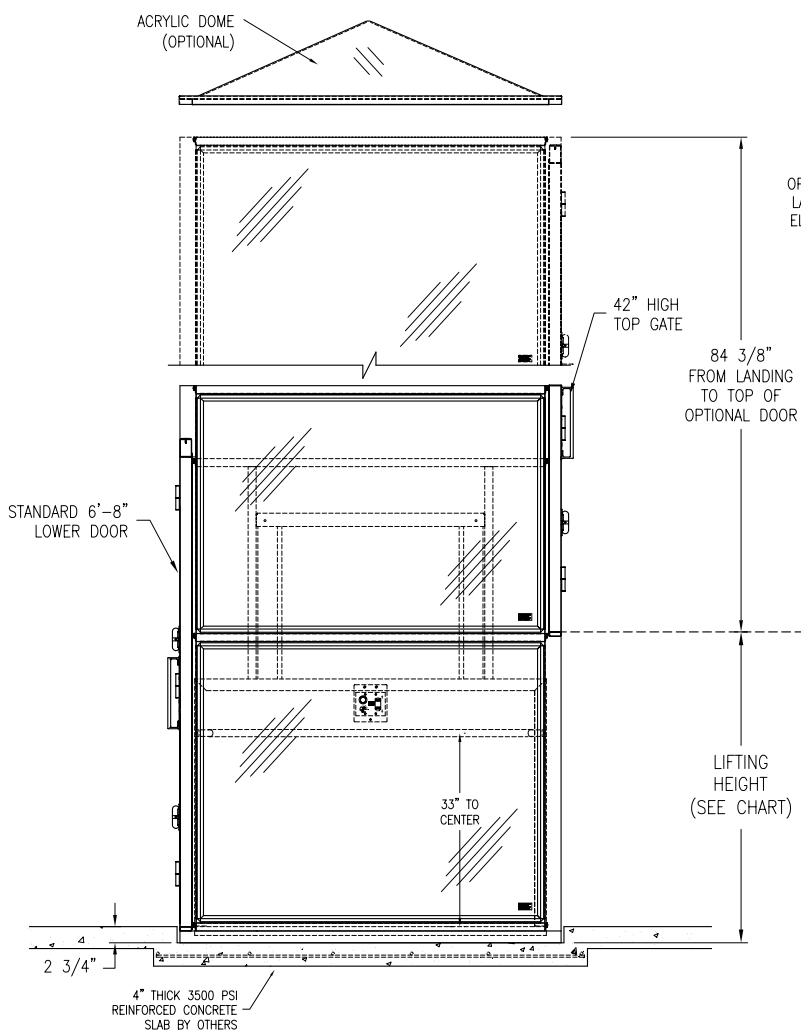

PLAN VIEW

PIT LAYOUT

FRONT ELEVATION

UPPER LANDING SIDE ELEVATION

MODEL	Max. Lifting Ht.	Tower Height
50	53"	73.25"
72	75"	95.25"
96	99"	119.25"
120	123"	143.25"
144	147"	167.25"
168	171"	191.25"

ThyssenKrupp Access		MODEL:
		DEALER:
PORCHLIFT. VERTICAL PLATFORM LIFT Flush Mount 1-1/2 Hour Fire Rated Door and Frame		CUSTOMER:
		JOB or P.O.#:
SCALE:	DATE:	ORDER NUMBER:
	10/08/04	PL-ENCA 02