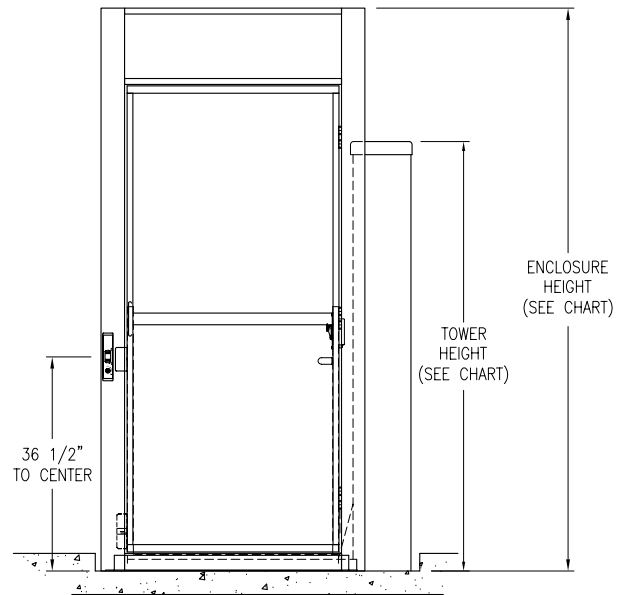

PLAN VIEW

PIT LAYOUT

FRONT ELEVATION

LOWER LANDING SIDE ELEVATION

MODEL	Max. Lifting Ht.	Tower Height	Enclosure Height
50	52"	73.25"	96"
72	74"	95.25"	120"
96	98"	119.25"	144"
120	122"	143.25"	168"
144	146"	167.25"	192"
168	170"	191.25"	216"

ThyssenKrupp Access			MODEL:
			DEALER:
VERTICAL PLATFORM LIFT Enclosure PL-EZE Straight-thru (Pit Mount)			CUSTOMER:
			JOB or P.O.#:
SCALE:	DATE:	ORDER NUMBER:	
NTS	10/24/00	PL-EZE 01	