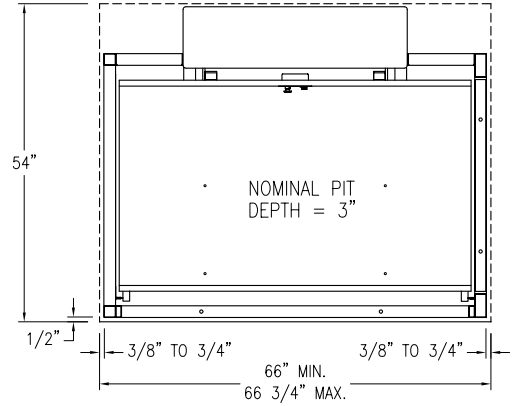

PLAN VIEW

PIT LAYOUT

FRONT ELEVATION

LOWER LANDING SIDE ELEVATION

MODEL	Max. Lifting Ht.	Tower Height	Enclosure Height
50	52"	73.25"	96"
72	74"	95.25"	120"
96	98"	119.25"	144"
120	122"	143.25"	168"
144	146"	167.25"	192"
168	170"	191.25"	216"

ThyssenKrupp Access			MODEL:
			DEALER:
VERTICAL PLATFORM LIFT Enclosure PL-EZE Straight-thru (Pit Mount)			CUSTOMER:
			JOB or P.O.#:
SCALE:	DATE:	ORDER NUMBER:	
NTS	10/24/00	PL-EZE 01	