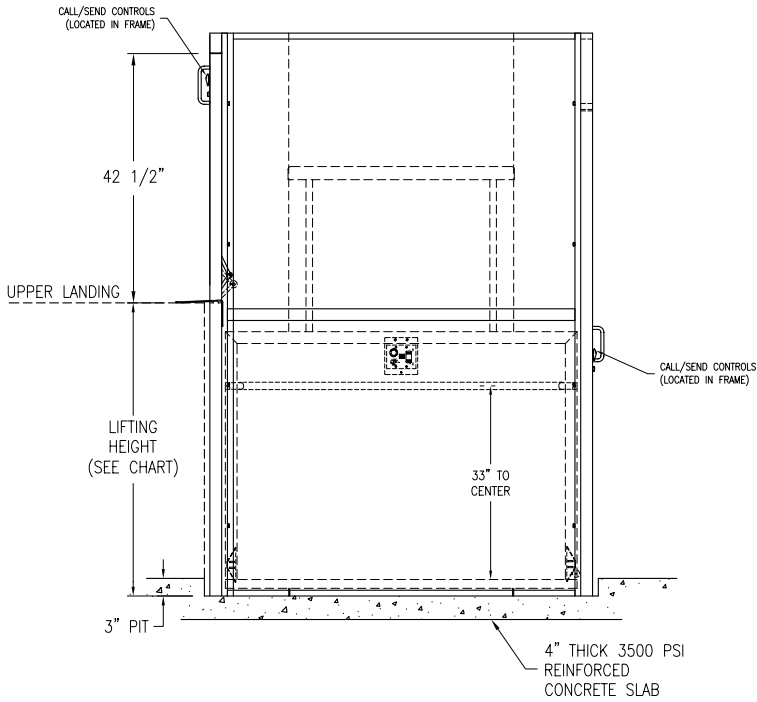

PLAN VIEW

PIT LAYOUT

FRONT ELEVATION

LOWER LANDING SIDE ELEVATION

MODEL	Max. Lifting Ht.	Tower Height	Enclosure Height
50	52"	73.25"	96"
72	74"	95.25"	120"
96	98"	119.25"	144"
120	122"	143.25"	168"
144	146"	167.25"	192"
168	170"	191.25"	216"

ThyssenKrupp Access			MODEL:
			DEALER:
VERTICAL PLATFORM LIFT Enclosure PL-EZE Straight-thru (Pit Mount)			CUSTOMER:
			JOB or P.O.#:
SCALE:	DATE:	ORDER NUMBER:	
NTS	10/24/00	PL-EZE 01	