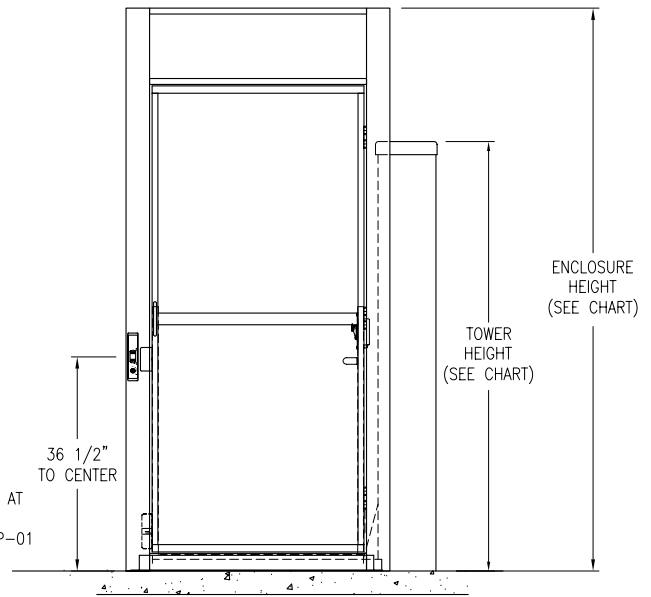

PLAN VIEW

FRONT ELEVATION

LOWER LANDING SIDE ELEVATION

MODEL	Max. Lifting Ht.	Tower Height	Enclosure Height
50	52"	73.25"	96"
72	74"	95.25"	120"
96	98"	119.25"	144"
120	122"	143.25"	168"
144	146"	167.25"	192"
168	170"	191.25"	216"

ThyssenKrupp Access 			MODEL:
			DEALER:
VERTICAL PLATFORM LIFT Enclosure PL-EZE Straight-thru (Floor Mount)			CUSTOMER:
			JOB or P.O.#:
SCALE:	DATE:	ORDER NUMBER:	
NTS	01/28/99	PL-EZE 02	