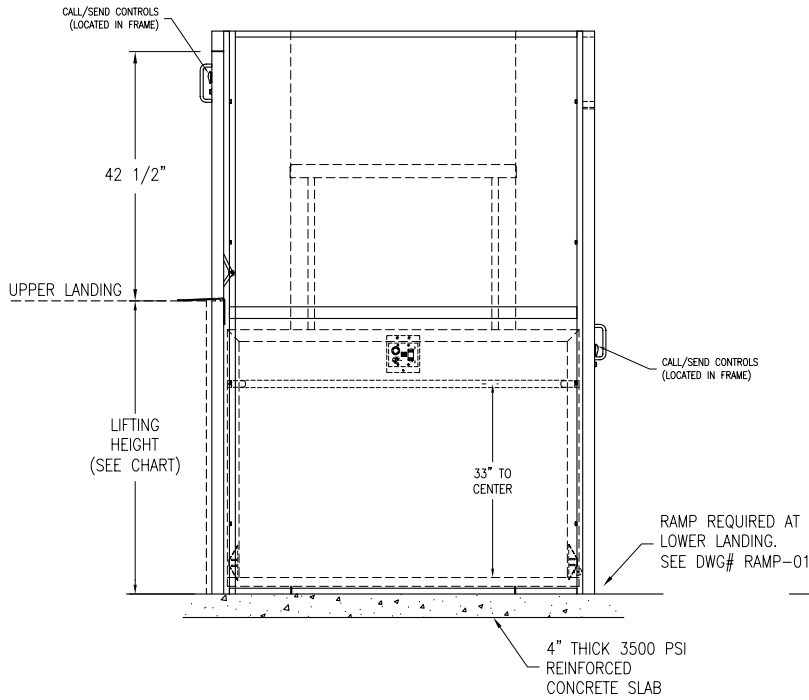

PLAN VIEW

FRONT ELEVATION

LOWER LANDING SIDE ELEVATION

MODEL	Max. Lifting Ht.	Tower Height	Enclosure Height
50	52"	73.25"	96"
72	74"	95.25"	120"
96	98"	119.25"	144"
120	122"	143.25"	168"
144	146"	167.25"	192"
168	170"	191.25"	216"

ThyssenKrupp Access 			MODEL:
			DEALER:
VERTICAL PLATFORM LIFT Enclosure PL-EZE Straight-thru (Floor Mount)			CUSTOMER:
			JOB or P.O.#:
SCALE:	DATE:	ORDER NUMBER:	
NTS	01/28/99	PL-EZE 02	