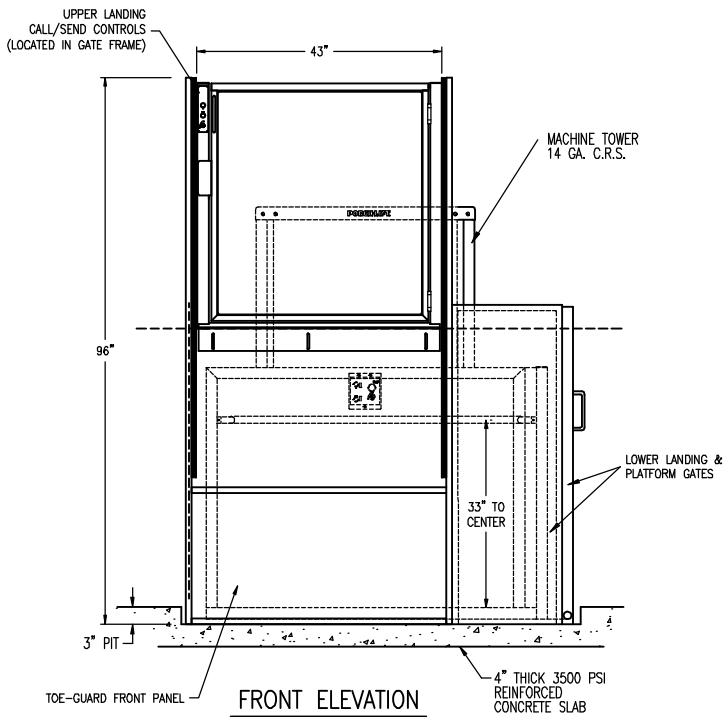

PLAN VIEW

PIT LAYOUT

FRONT ELEVATION

LOWER LANDING SIDE ELEVATION

 ACCESS INDUSTRIES, INC. 401 East 138th Street GrandView, MO 64030-2837			MODEL:		
			DEALER:		
<b>PORCHLIFT.</b> VERTICAL PLATFORM LIFT <b>PL-TG 90° Exit Platform</b> <b>Pit Mount</b>			CUSTOMER:		
			JOB or P.O.#:		
SCALE:	DATE:	ORDER NUMBER: PL-TG 03			