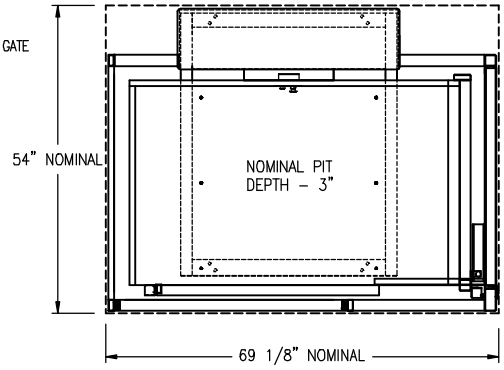

PLAN VIEW

PIT LAYOUT

FRONT ELEVATION

LOWER LANDING SIDE ELEVATION

 ACCESS INDUSTRIES, INC. 401 East 138th Street GrandView, MO 64030-2837			MODEL:		
			DEALER:		
<b>PORCHLIFT.</b> VERTICAL PLATFORM LIFT <b>PL-TG 90° Exit Platform</b> <b>Pit Mount</b>			CUSTOMER:		
			JOB or P.O.#:		
SCALE:	DATE:	ORDER NUMBER: PL-TG 03			