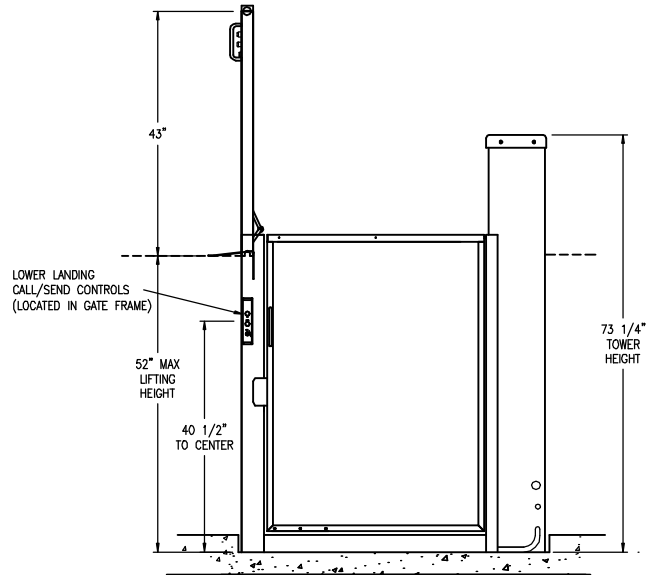

PLAN VIEW

PIT LAYOUT

FRONT ELEVATION

LOWER LANDING SIDE ELEVATION

 ACCESS INDUSTRIES, INC. 401 East 138th Street GrandView, MO 64030-2837			MODEL:		
			DEALER:		
<b>PORCHLIFT.</b> VERTICAL PLATFORM LIFT <b>PL-TG 90° Exit Platform</b> <b>Pit Mount</b>			CUSTOMER:		
			JOB or P.O.#:		
SCALE:	DATE:	ORDER NUMBER: PL-TG 03			