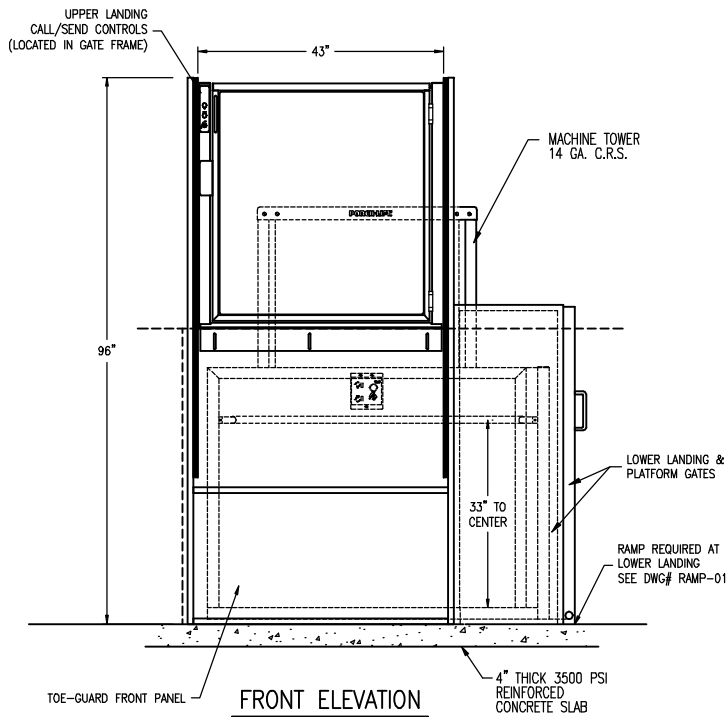

PLAN VIEW

FRONT ELEVATION

LOWER LANDING SIDE ELEVATION

 ACCESS INDUSTRIES, INC. 4001 East 138th Street GrandView, MD 64030-2837			MODEL:		
			DEALER:		
PORCHLIFT. VERTICAL PLATFORM LIFT PL-TG 90° Exit Platform Floor Mount			CUSTOMER:		
			JOB or P.O.#:		
SCALE:	DATE:	ORDER NUMBER: PL-TG 04			