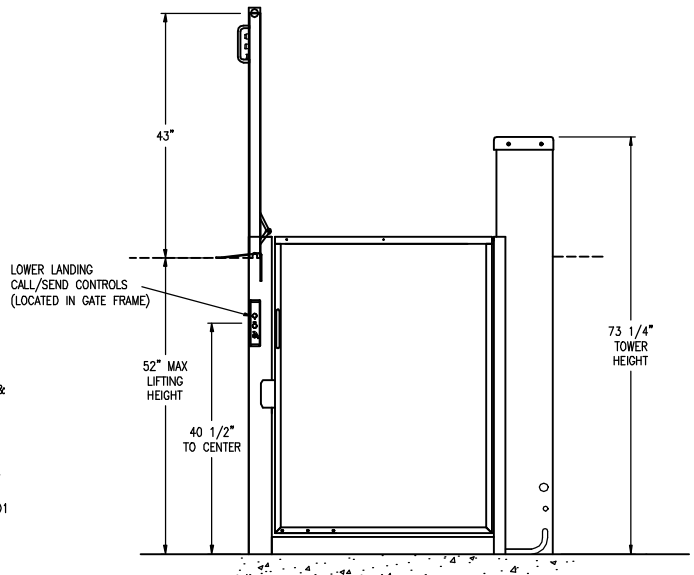

PLAN VIEW

FRONT ELEVATION

LOWER LANDING SIDE ELEVATION

 ACCESS INDUSTRIES, INC. 4001 East 138th Street GrandView, MD 64030-2837			MODEL:		
			DEALER:		
PORCHLIFT. VERTICAL PLATFORM LIFT PL-TG 90° Exit Platform Floor Mount			CUSTOMER:		
			JOB or P.O.#:		
SCALE:	DATE:	ORDER NUMBER: PL-TG 04			