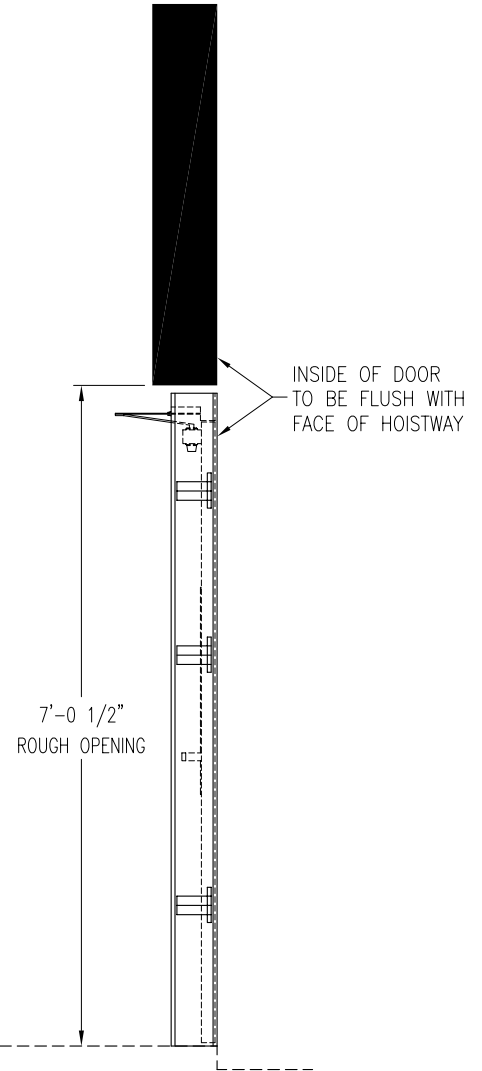

PLAN VIEW

FRONT VIEW

SIDE VIEW

ThyssenKrupp Access 			MODEL:		
ThyssenKrupp			DEALER:		
PORCH-LIFT VERTICAL PLATFORM LIFT Flush Mount 1-1/2 Hour Fire Rated Door and Frame			CUSTOMER:		
			JOB or P.O.#:		
SCALE:	DATE:	ORDER NUMBER:			
	10/25/00	DOOR-03			