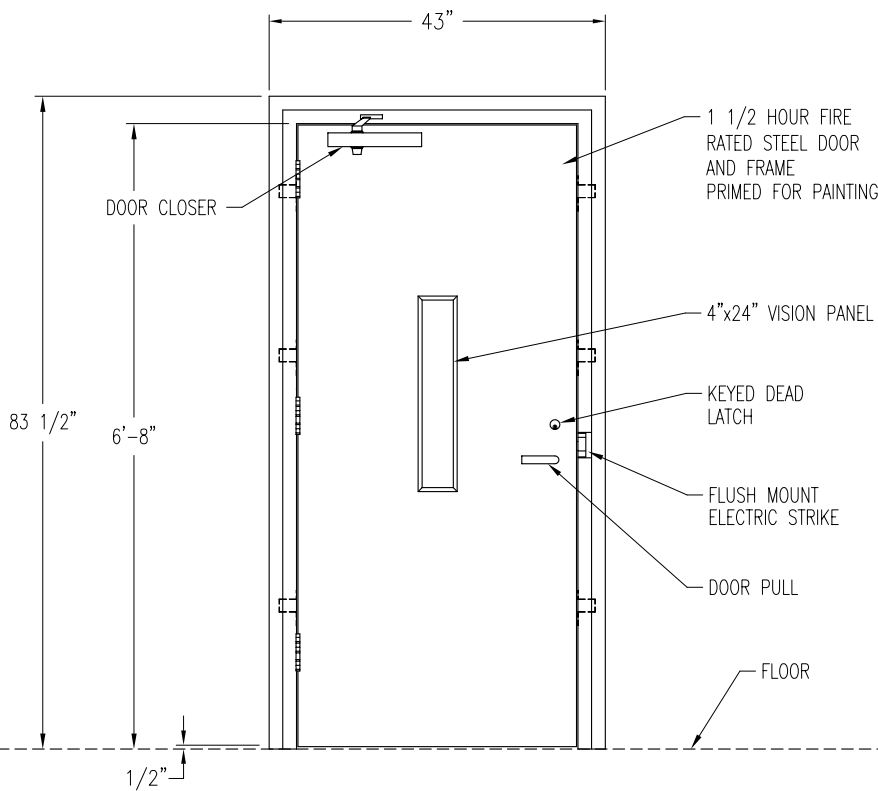

PLAN VIEW

FRONT VIEW

SIDE VIEW

ThyssenKrupp Access 			MODEL:		
ThyssenKrupp			DEALER:		
PORCH-LIFT VERTICAL PLATFORM LIFT Flush Mount 1-1/2 Hour Fire Rated Door and Frame			CUSTOMER:		
			JOB or P.O.#:		
SCALE:	DATE:	ORDER NUMBER:			
	10/25/00	DOOR-03			