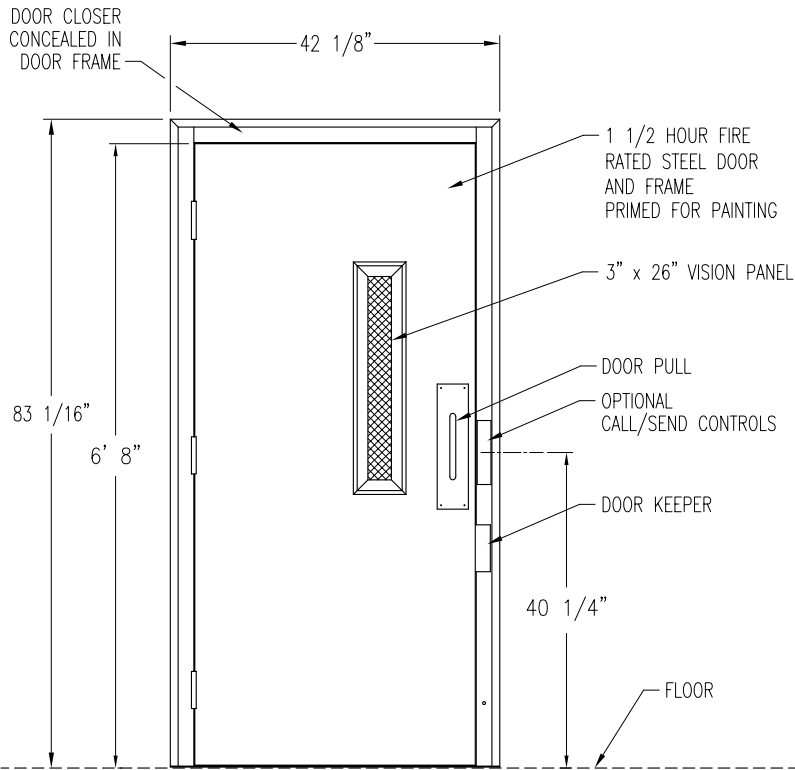

PLAN VIEW

FRONT VIEW

SIDE VIEW

- DOOR OPTIONS:
- CALL/SEND CONTROLS MTD IN DOOR POST
  - AUTOMATIC OPENER/CLOSER

<b>ThyssenKrupp Access</b> 			MODEL:		
<b>ThyssenKrupp</b>			DEALER:		
<b>PORCH-LIFT</b> VERTICAL PLATFORM LIFT Flush Mount Fire Rated Door with VDR™ Interlock			CUSTOMER:		
			JOB or P.O.#:		
SCALE:	DATE:	ORDER NUMBER:			
	10/25/00	DOOR-05			