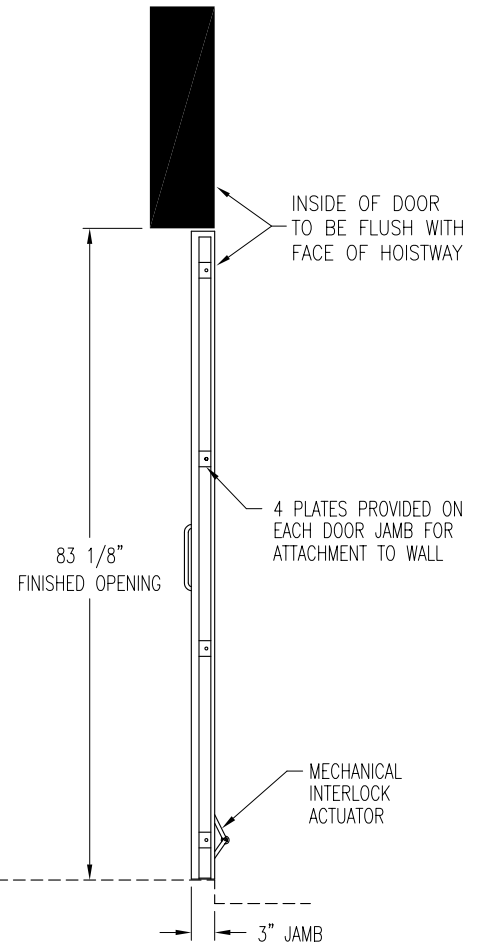

PLAN VIEW

FRONT VIEW

SIDE VIEW

- DOOR OPTIONS:
- CALL/SEND CONTROLS MTD IN DOOR POST
  - AUTOMATIC OPENER/CLOSER

<b>ThyssenKrupp Access</b> 			MODEL:		
<b>ThyssenKrupp</b>			DEALER:		
<b>PORCH-LIFT</b> VERTICAL PLATFORM LIFT Flush Mount Fire Rated Door with VDR™ Interlock			CUSTOMER:		
			JOB or P.O.#:		
SCALE:	DATE:	ORDER NUMBER:			
	10/25/00	DOOR-05			