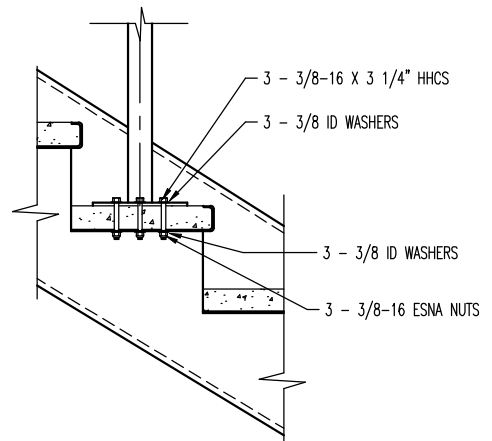

WOODEN TREADS

WOODEN TREADS

CONCRETE TREADS

FILLED METAL PAN TREADS

BASE PLATE

 ACCESS INDUSTRIES, INC. 4001 East 138th Street Grandview, MO 64030-2837	MODEL:	IL-2000 AND IL-92	
	DEALER:		
 Carrier-Lift Inclined Platform Lifts	CUSTOMER:		
	JOB or P.O.#:		
SCALE:	DATE:	ORDER NUMBER:	
NTS	02/19/99	CL-TYP-BASE	