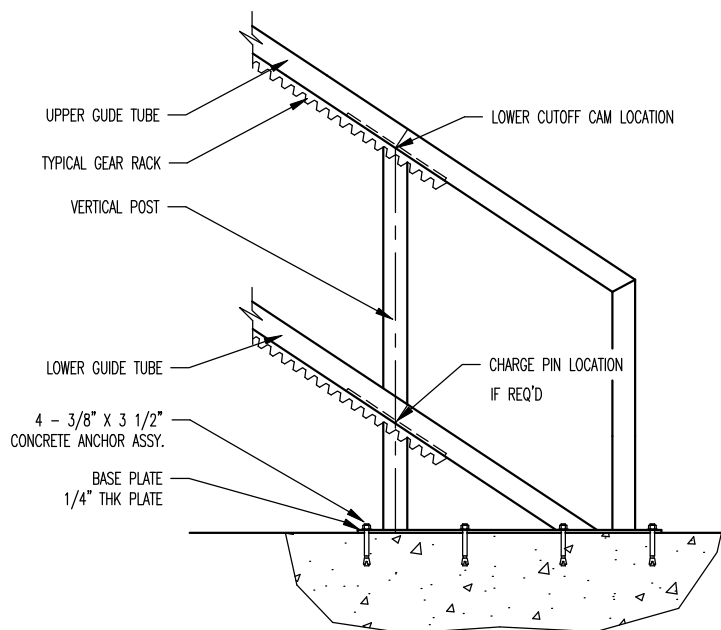

WOODEN TREADS

WOODEN TREADS

CONCRETE TREADS

FILLED METAL PAN TREADS

BASE PLATE

 ACCESS INDUSTRIES, INC. 4001 East 138th Street Grandview, MO 64030-2837	MODEL:	IL-2000 AND IL-92	
	DEALER:		
 Carrier-Lift Inclined Platform Lifts	CUSTOMER:		
	JOB or P.O.#:		
SCALE:	DATE:	ORDER NUMBER:	
NTS	02/19/99	CL-TYP-BASE	