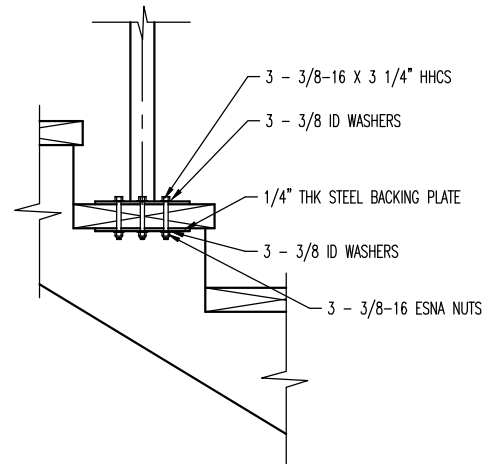

WOODEN TREADS

WOODEN TREADS

CONCRETE TREADS

FILLED METAL PAN TREADS

BASE PLATE

 ACCESS INDUSTRIES, INC. 4001 East 138th Street Grandview, MO 64030-2837	MODEL:	IL-2000 AND IL-92	
	DEALER:		
 Carrier-Lift Inclined Platform Lifts	CUSTOMER:		
	JOB or P.O.#:		
SCALE:	DATE:	ORDER NUMBER:	
NTS	02/19/99	CL-TYP-BASE	