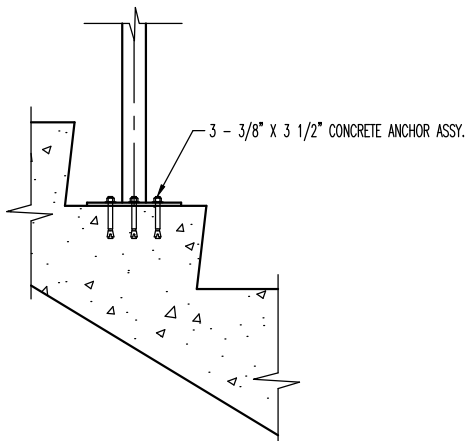

WOODEN TREADS

WOODEN TREADS

CONCRETE TREADS

FILLED METAL PAN TREADS

BASE PLATE

 ACCESS INDUSTRIES, INC. 4001 East 138th Street Grandview, MO 64030-2837	MODEL:	IL-2000 AND IL-92	
	DEALER:		
 Carrier-Lift Inclined Platform Lifts	CUSTOMER:		
	JOB or P.O.#:		
SCALE:	DATE:	ORDER NUMBER:	
NTS	02/19/99	CL-TYP-BASE	